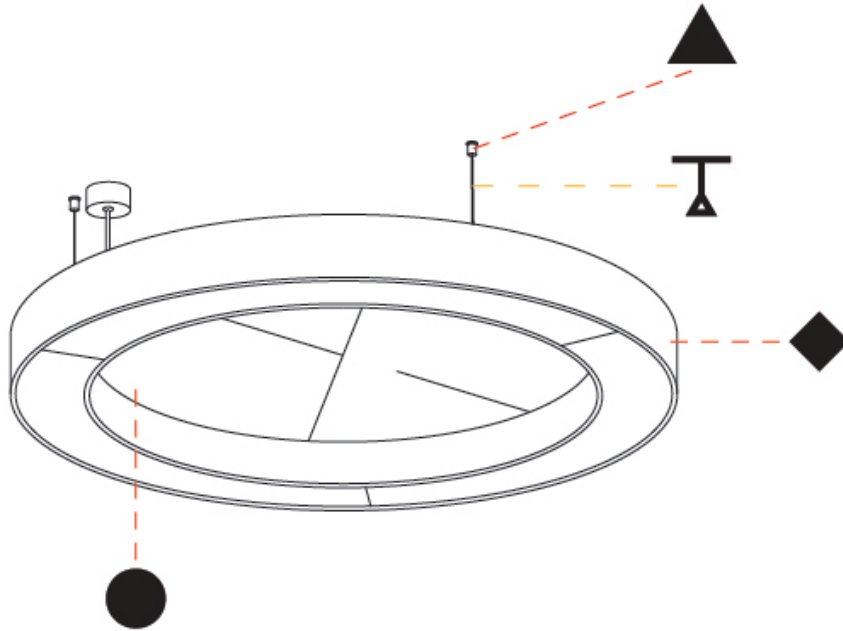

GLORIOUS ACOUSTIC SUSPENSION

A300720-

PROJECT _____

TYPE _____

SPECIFIER _____

QUANTITY _____

DATE _____

A