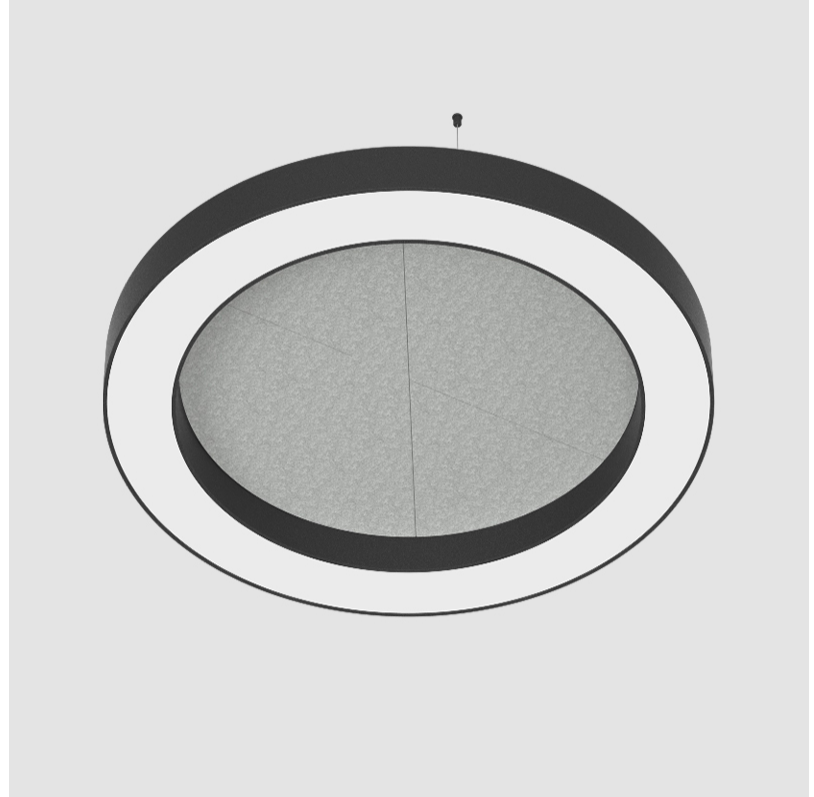

GENERAL

Series: Glorious Acoustic
Brand: Prolicht
Division: Architectural
Mounting Type: Suspension
Mounting Location: Ceiling
Subcategory: Acoustic

PHYSICAL

Shape: Round
Diameter (mm): 1250
Diameter (in): 49 3/16
Width (mm): 120
Width (in): 4 3/4
Light Distribution: Direct
Diffuser: PMMA - Opal / Micro-Prism
Fixture Finish: SSR / BKV / CWI / CRY / HAB / UFT / ITA / RUA / FTG / MYG / LOD / PUS / FRO / FUP / KIA / POP / BLS / SPG / MEY / GOH / GUM / CHC / COM / ABZ / JAG / OBR / MOS / ROR
Accent Finish: ANC / ASH / BNA / BTC / BZE / CEL / EGG / EVG / FOG / FOS / FST / FUA / IRI / IRO / KHA / LIC / LIM / MER / MSN / MUS / ONX / PEA / PLU / POL / PPY / RAY / ROY / RST / STE / SWD / TAN / TAU
Fixture Material: Aluminum
Cable Details: 2 000mm / 78 3/4" or 6 000mm / 236 1/4" Transparent Cable

ELECTRICAL

Lamp Type: LED (Zhaga Standard)
Input Wattage (W): 90
Total Output Wattage (W): 81.8
Dimming: Non-Dimmable
Driver Included: Yes
Driver Location: Integrated
Driver Type: Constant Current - Universal
Driver Class: Class 2
Input Voltage (V): 120 - 277

LED

Color Temperature (°K): 2700 / 3000 / 3500 / 4000
Max. Delivered Lumen (lm): Max 10240
Nominal Lumen (lm): Max 13319
CRI: >90 CRI
Lamp Life (hrs): 50000

OPTICAL

RATINGS AND CERTIFICATIONS

Certified By: CSA Certified to UL and CSA Standards
IP rating: IP20