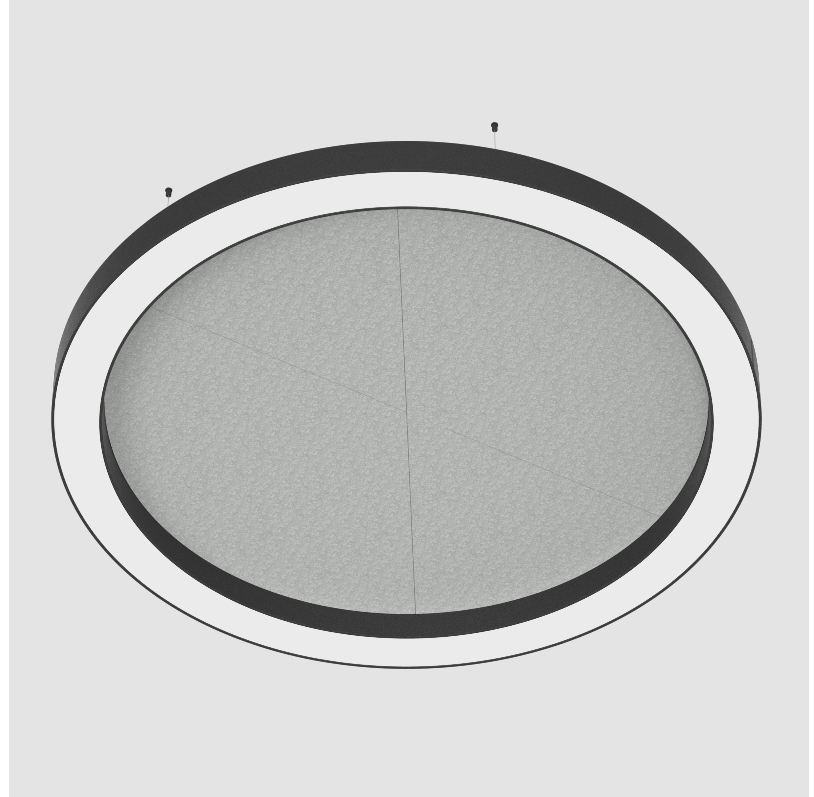

GENERAL

Series: Glorious Acoustic
Brand: Prolicht
Division: Architectural
Mounting Type: Suspension
Mounting Location: Ceiling
Subcategory: Acoustic

PHYSICAL

Shape: Round
Diameter (mm): 2100
Diameter (in): 82 11/16
Width (mm): 120
Width (in): 4 3/4
Light Distribution: Direct
Diffuser: PMMA - Opal / Micro-Prism
Fixture Finish: SSR / BKV / CWI / CRY / HAB / UFT / ITA / RUA / FTG / MYG / LOD / PUS / FRO / FUP / KIA / POP / BLS / SPG / MEY / GOH / GUM / CHC / COM / ABZ / JAG / OBR / MOS / ROR
Accent Finish: ANC / ASH / BNA / BTC / BZE / CEL / EGG / EVG / FOG / FOS / FST / FUA / IRI / IRO / KHA / LIC / LIM / MER / MSN / MUS / ONX / PEA / PLU / POL / PPY / RAY / ROY / RST / STE / SWD / TAN / TAU
Fixture Material: Aluminum
Cable Details: 2 000mm / 78 3/4" or 6 000mm / 236 1/4" Transparent Cable

ELECTRICAL

Lamp Type: LED (Zhaga Standard)
Input Wattage (W): 102.8
Total Output Wattage (W): 94.6
Dimming: Non-Dimmable
Driver Included: Yes
Driver Location: Integrated
Driver Type: Constant Current - Universal
Driver Class: Class 2
Input Voltage (V): 120 - 277

LED

Color Temperature (°K): 2700 / 3000 / 3500 / 4000
Max. Delivered Lumen (lm): 9554 / 9888 / 11611 / 10053
Nominal Lumen (lm): 13405 / 13874 / 16291 / 14105
CRI: >90 CRI
Lamp Life (hrs): 50000

OPTICAL

RATINGS AND CERTIFICATIONS

Certified By: CSA Certified to UL and CSA Standards
IP rating: IP20