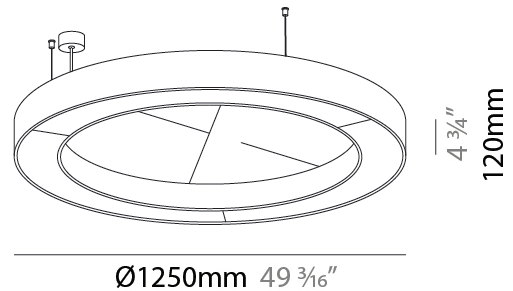

GENERAL

Series: Glorious Acoustic
Brand: Prolicht
Division: Architectural
Mounting Type: Suspension
Mounting Location: Ceiling
Subcategory: Acoustic

PHYSICAL

Shape: Round
Diameter (mm): 1250
Diameter (in): 49 3/16
Width (mm): 120
Width (in): 4 3/4
Light Distribution: Direct
Diffuser: PMMA - Opal / Micro-Prism
Fixture Finish: SSR / BKV / CWI / CRY / HAB / UFT / ITA / RUA / FTG / MYG / LOD / PUS / FRO / FUP / KIA / POP / BLS / SPG / MEY / GOH / GUM / CHC / COM / ABZ / JAG / OBR / MOS / ROR
Accent Finish: ANC / ASH / BNA / BTC / BZE / CEL / EGG / EVG / FOG / FOS / FST / FUA / IRI / IRO / KHA / LIC / LIM / MER / MSN / MUS / ONX / PEA / PLU / POL / PPY / RAY / ROY / RST / STE / SWD / TAN / TAU
Fixture Material: Aluminum
Cable Details: 2 000mm / 78 3/4" or 6 000mm / 236 1/4" Transparent Cable

ELECTRICAL

Lamp Type: LED (Zhaga Standard)
Input Wattage (W): 58.7
Total Output Wattage (W): 53.7
Dimming: Non-Dimmable
Driver Included: Yes
Driver Location: Integrated
Driver Type: Constant Current - Universal
Driver Class: Class 2
Input Voltage (V): 120 - 277

LED

Color Temperature (°K): 2700 / 3000 / 3500 / 4000
Max. Delivered Lumen (lm): 4979 / 5153 / 6051 / 5239
Nominal Lumen (lm): 7660 / 7928 / 9309 / 8060
CRI: >90 CRI
Lamp Life (hrs): 50000

OPTICAL

RATINGS AND CERTIFICATIONS

Certified By: CSA Certified to UL and CSA Standards
IP rating: IP20